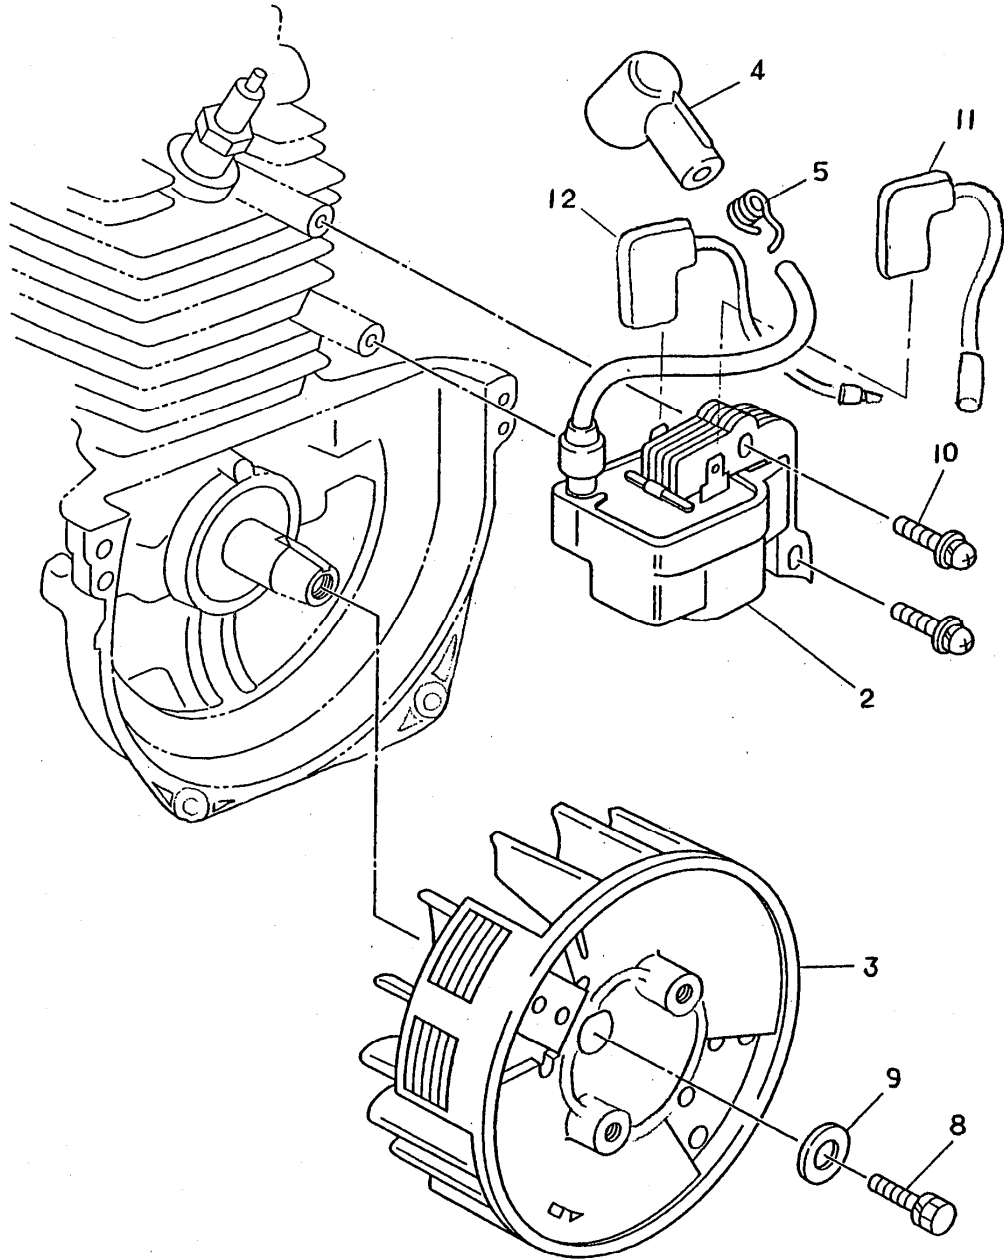

ELIT 3600/3500 PARTS LIST

FLYWHEEL&COIL

WORMS entreprises