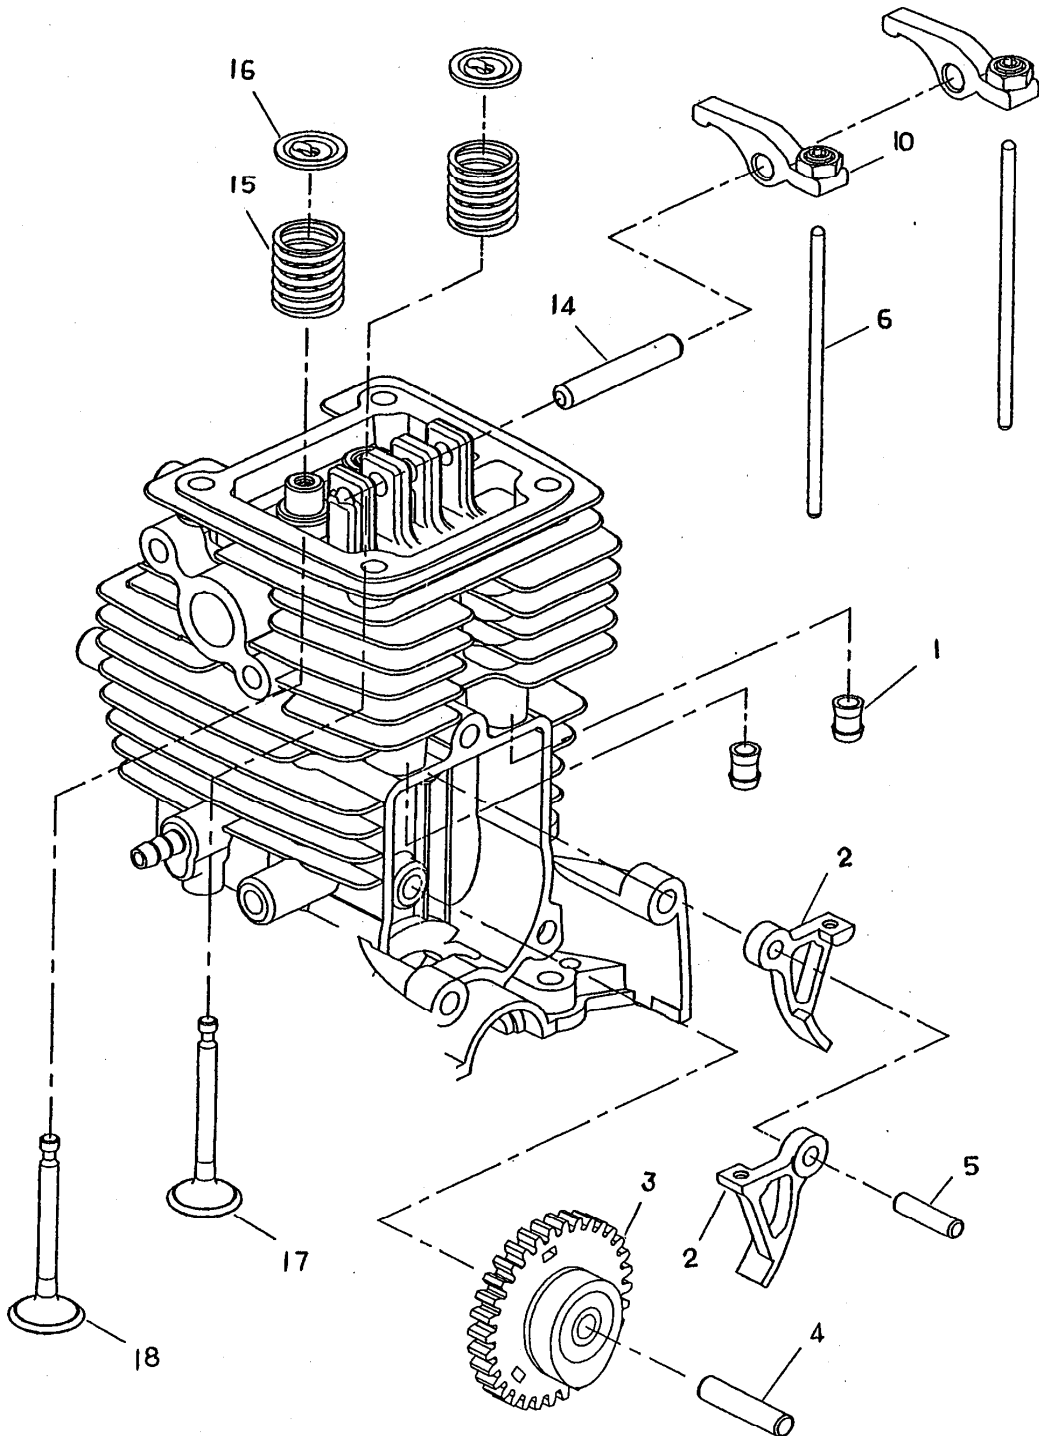

CONTROL LEVER ASSY

ELIT 3600/3500 PARTS LIST

KEY NO.	PART NO.	DESCRIPTION	Q'TY		REMARKS
			BH3600	BH3500 AU A	
2	6215022030	LEVER	1	1	
3	6215023060	LEVER	1	1	
4	6215023050	ADJ COMPL	1	1	
*6	6345002010	WIRE SET		1	Incl.7
7	6345002020	WIRE COMPL		1	
*8	6345003030	WIRE SET	1		Incl.9
9	6345003040	WIRECOMPL	1		
*10		WIRE SET			Incl.11
11		WIRE COMPL			
13	6195006050	SPRING	1	1	
14	0119059980	SOCKET HEAD BOLT	1	1	M5x30
15	6215022040	NUT	1	1	M5
16	6195006060	TAPPING SCREW	2	2	M4X20

CRANK SHAFT

ELIT 3600/3500 PARTS LIST

CRANK SHAFT

WORMS entreprises

ELIT 3600/3500 PARTS LIST

KEY NO.	PART NO.	DESCRIPTION	Q'TY		REMARKS
			BH3600	BH3500	
1	5932003000	CRANK SHAFT COMPL	1	1	
3	0440129950	OIL SEAL(L)	1	1	TC12327
4	0440109970	OIL SEAL(S)	1	1	TC10205
5	5932501000	CLIP	1	1	
7	5932500400	PISTON	1	1	
8	5932004000	PISTON RING SET	1	1	
11	0565099990	CLIP	2	2	
12	5932500900	PIN PISTON	1	1	

CAMSHAFT

ELIT 3600/3500 PARTS LIST

CAMSHAFT

WORMS entreprises

ELIT 3600/3500 PARTS LIST

KEY NO.	PART NO.	DESCRIPTION	Q'TY		REMARKS
			BH3600	BH3500	
1	5921501400	SPACER	2	2	
2	5923500001-1	CAMLIFTER	2	2	
3	5933003000	CAMGEAR ASSY	1	1	
4	5923500501	SHAFT CAMGEAR	1	1	
5	5923500600	SHAFT CAMLIFTER	1	1	
6	5933500000	PUSH ROD	2	2	
10	5933002000	ROCKER ARM ASSY	2	2	
14	5933500100	ROCKER SHAFT	1	1	
15	5933500200	VALVE SPRING	2	2	
16	5933500300	RETAINER SPRING	2	2	
17	5933500400	EXFLAUST VALVE	1	1	
18	5933500500	INTAKE VALVE	1	1	