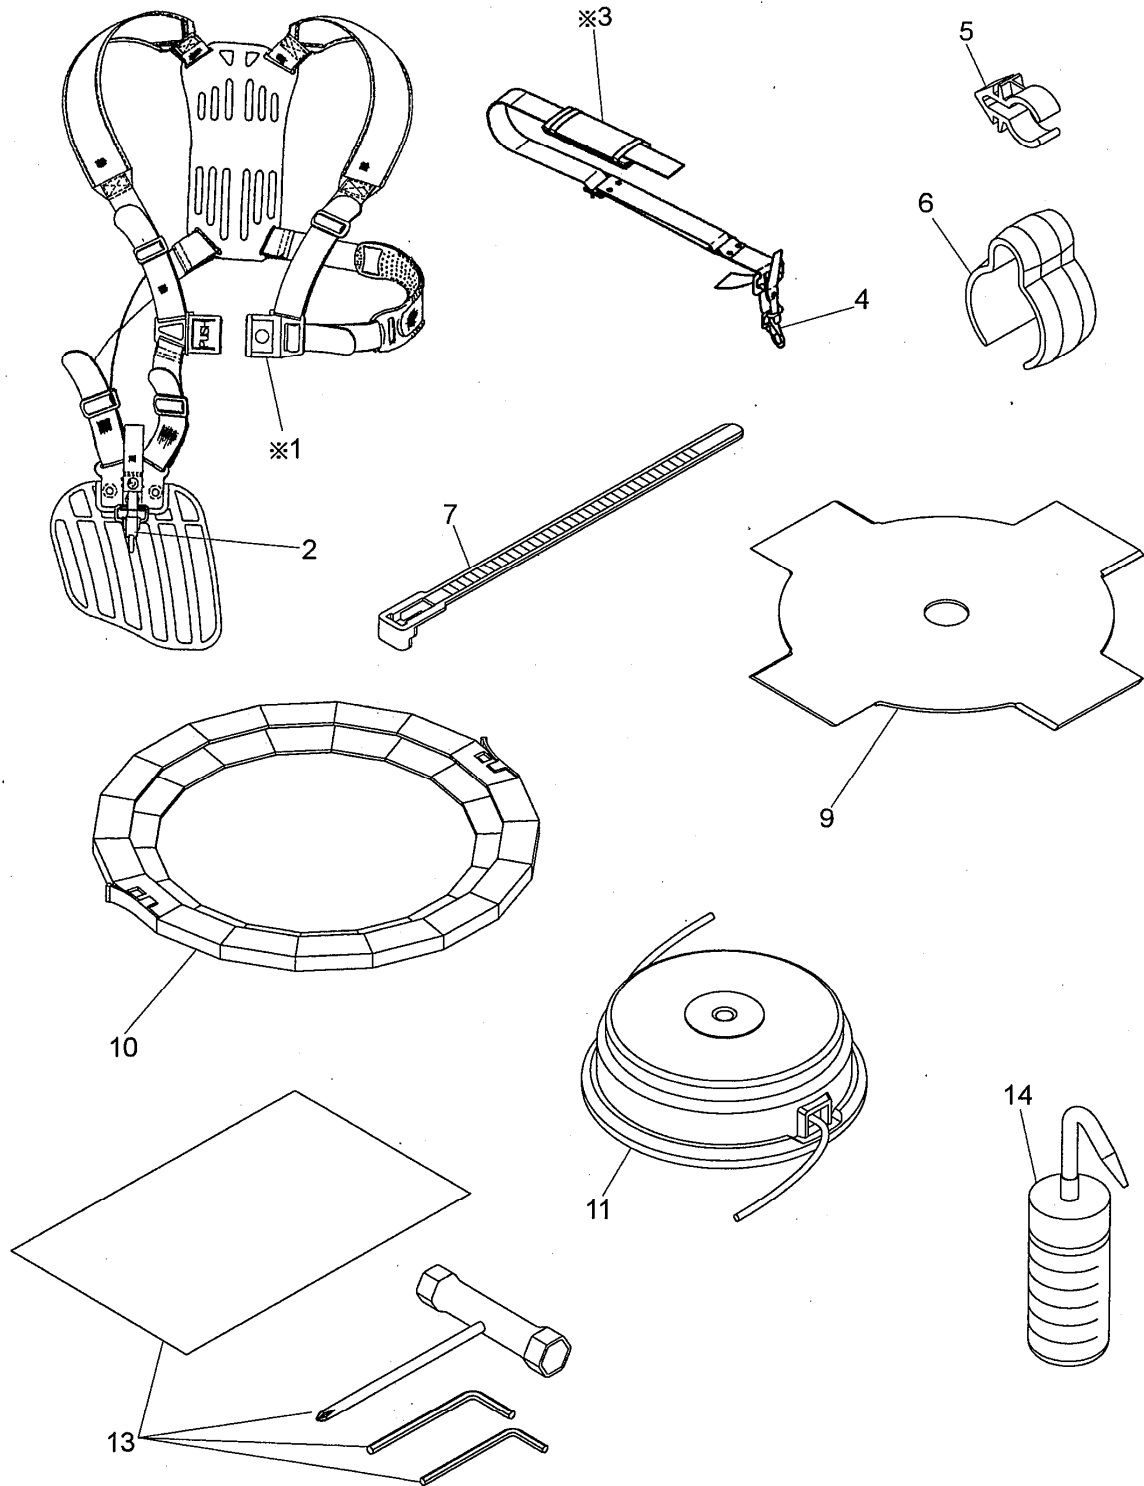

FLYWHEEL&COIL

ELIT 3600/3500 PARTS LIST

FLYWHEEL&COIL

WORMS entreprises

ELIT 3600/3500 PARTS LIST

KEY NO.	PART NO.	DESCRIPTION	Q'TY		REMARKS
			BH3600	BH3500	
2	5937001010	IGNITION COIL	1	1	
3	5937001020	FLYWHEEL CP	1	1	
4	5927500100	CAP PLUG	1	1	
5	0654009931	SPRING PLUG CAP	1	1	
8	0011306160	BOLT ASSEMBLY	1	1	M6x16 SW
9	0031206000	WASHER	1	1	
10	0140049920	SCREW		2	M4x20 W SW
10	0119049970	SOCKET HEAD BOLT	2		M4x20 W SW
11	5257018001-2	WIRE COMPL	1	1	
12	5927003000	WIRE COMPL	1	1	
14	5036500200-1	PLATE	1	1	
15	5036500300-1	PLATE	1	1	
16	5196500301	DAMPER	1	1	

COVER CYLINDER

ELIT 3600/3500 PARTS LIST

COVER CYLINDER

WORMS entreprises

ELIT 3600/3500 PARTS LIST

KEY NO.	PART NO.	DESCRIPTION	Q'TY		REMARKS
			BH3600	BH3500	
1	5935500700-1	COVER CYLINDER	1	1	
2	5935500500	COVER PLUG	1	1	
3	0140059920	SCREW	1	1	M5x8
4	0043605120	SCREW ASSEMBLY	2	2	M5x12 W SW
5	0140059480	SCREW ASSY	1	1	M5x14 W SW
7		LABEL TRADE MAKE		1	
8	0566059980	CLAMP	1	1	

ACCESSORY

ELIT 3600/3500 PARTS LIST

ACCESSORY

WORMS entreprises

ELIT 3600/3500 PARTS LIST

KEY NO.	PART NO.	DESCRIPTION	Q'TY			REMARKS
			BH3600	BH3500		
				AU	A	
*1	6347003000	BAND ASSY	1	1		INCL.2
2	6347004000	HOOK	1	1		
*3	6207003002	BAND ASSY			1	INCL.4
4	6257500400	HOOK			1	
5	6344001110	CLAMP WIRE	3			
6	6351500700	CLAMP WIRE		2		
7	0563749980	WIRE BAND			2	
9	6418501400	CUTTER	1	1	1	255x4
10	6418500701	COVER CUTTER	1	1	1	
11	6458009001	CUTTER ASSY	1	1	1	1 LOT 50 PCS.
13	6349007000	TOOL	1	1	1	
14	0722105000	BOTTLE OIL	1	1	1	