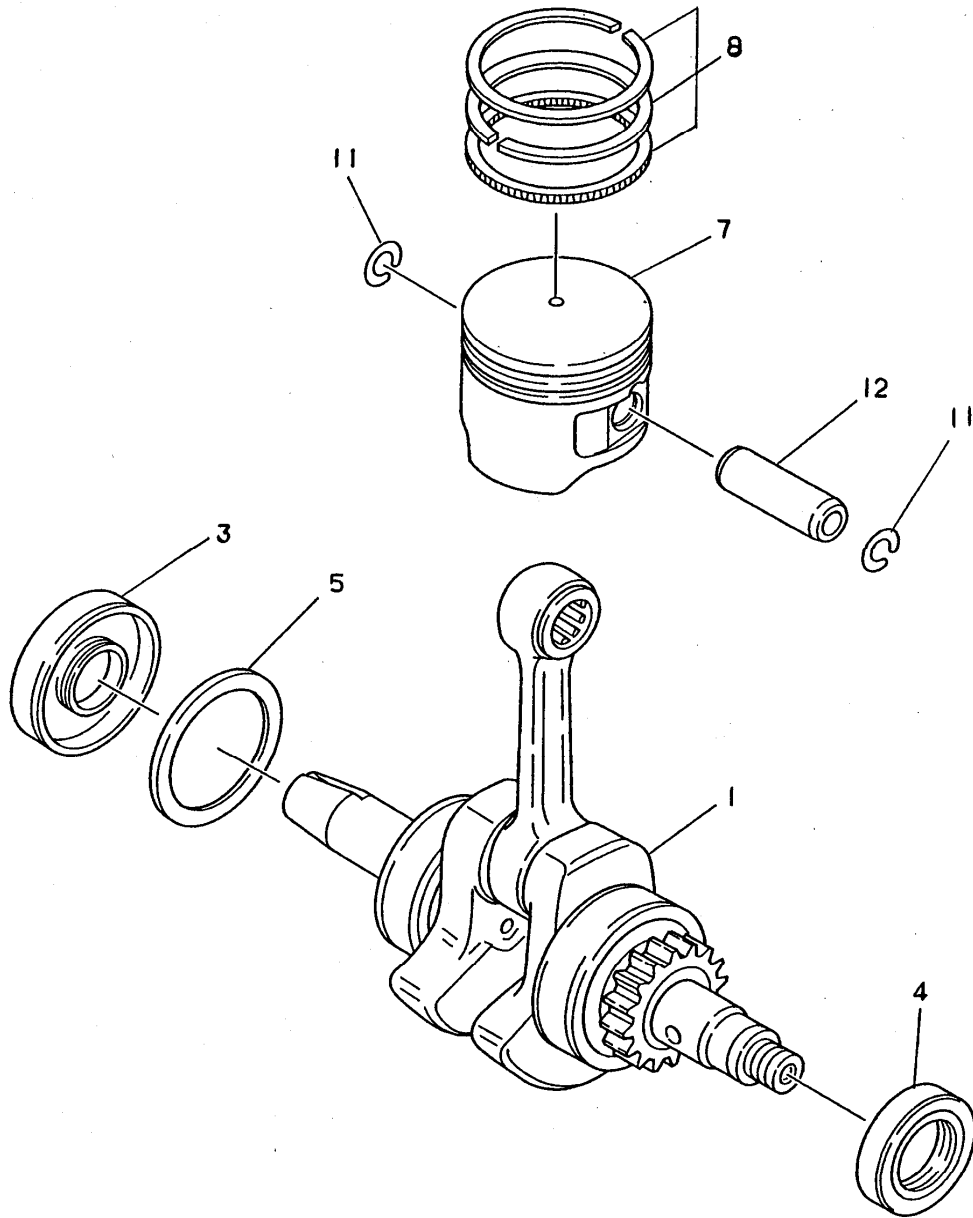

ELIT 3600/3500 PARTS LIST

KEY NO.	PART NO.	DESCRIPTION	Q'TY		REMARKS
			BH3600	BH3500	
1	5931005000-1	CYLINDER BLOCK SET	1	1	
4	5931004000	ROCKER COVER COMPL	1	1	
5	5921500700	GASKET COVER CAMGEAR	1	1	
6	5931500800	GASKET ROCKER COVER	1	1	
7	5921500502	COVER CAMGEAR	1	1	
8	5921501800	CHECK VALVE	2	2	
10	5921501000	LEAD VALVE	1	1	
11	5921501100	RETAINER PLATE	1	1	
12	0119049960	SOCKET HEAD BOLT	1	1	M4X10
13	0043605160	SCREW ASSEMBLY	4	4	M5x16 W SW
14	0119059470	SOCKET HEAD BOLT	4	4	M5X16
15	0119059860	SOCKET HEAD BOLT	4	4	M5X33
16	0043605140	SCREW ASSEMBLY	3	3	M5x14W SW
17	5935500200	HOUSING BLOWER	1	1	
18	0119059531	SOCKET HEAD BOLT	4	4	M5x16W SW
19	5936500000	CASE OIL	1	1	
20	5936500100	GASKET CASE	1	1	
21	5926500200-1	TUBE OIL	1	1	
22	5926500300	WEIGHT OIL	1	1	
*23	5926015000	OIL GAUGE ASSY	1	1	INCL.24,25
24	5926500600	OIL GAUGE	1	1	
25	0213169990	GASKET	1	1	
26	0043605180	SCREW ASSEMBLY	4	4	M5x18 W SW
27	0650109950	PLUG SPARK	1	1	CMR6A

CRANK SHAFT

ELIT 3600/3500 PARTS LIST

CRANK SHAFT

WORMS entreprises