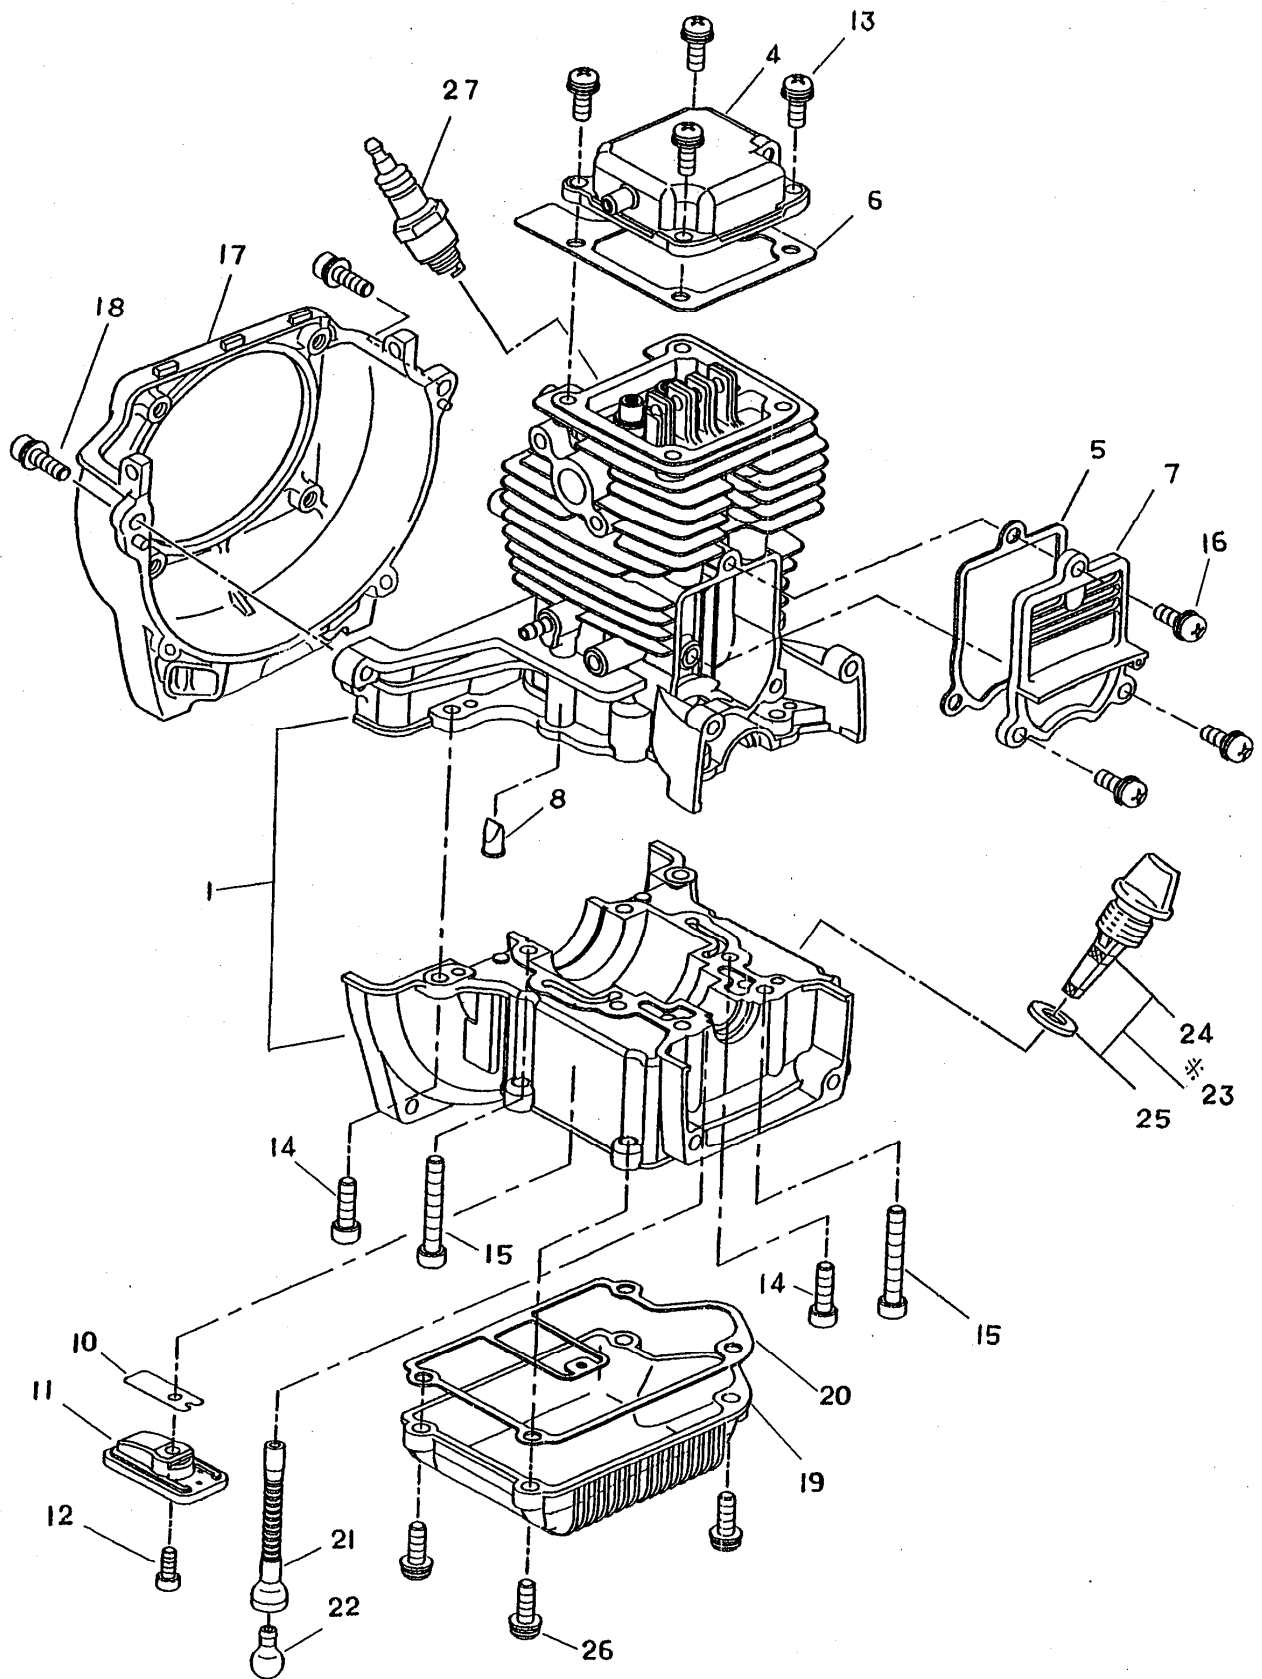

ELIT 3600/3500 PARTS LIST

CRANK CASE

WORMS entreprises

ELIT 3600/3500 PARTS LIST

KEY NO.	PART NO.	DESCRIPTION	Q'TY		REMARKS
			BH3600	BH3500	
1	5931005000-1	CYLINDER BLOCK SET	1	1	
4	5931004000	ROCKER COVER COMPL	1	1	
5	5921500700	GASKET COVER CAMGEAR	1	1	
6	5931500800	GASKET ROCKER COVER	1	1	
7	5921500502	COVER CAMGEAR	1	1	
8	5921501800	CHECK VALVE	2	2	
10	5921501000	LEAD VALVE	1	1	
11	5921501100	RETAINER PLATE	1	1	
12	0119049960	SOCKET HEAD BOLT	1	1	M4X10
13	0043605160	SCREW ASSEMBLY	4	4	M5x16 W SW
14	0119059470	SOCKET HEAD BOLT	4	4	M5X16
15	0119059860	SOCKET HEAD BOLT	4	4	M5X33
16	0043605140	SCREW ASSEMBLY	3	3	M5x14W SW
17	5935500200	HOUSING BLOWER	1	1	
18	0119059531	SOCKET HEAD BOLT	4	4	M5x16W SW
19	5936500000	CASE OIL	1	1	
20	5936500100	GASKET CASE	1	1	
21	5926500200-1	TUBE OIL	1	1	
22	5926500300	WEIGHT OIL	1	1	
*23	5926015000	OIL GAUGE ASSY	1	1	INCL.24,25
24	5926500600	OIL GAUGE	1	1	
25	0213169990	GASKET	1	1	
26	0043605180	SCREW ASSEMBLY	4	4	M5x18 W SW
27	0650109950	PLUG SPARK	1	1	CMR6A

CRANK SHAFT