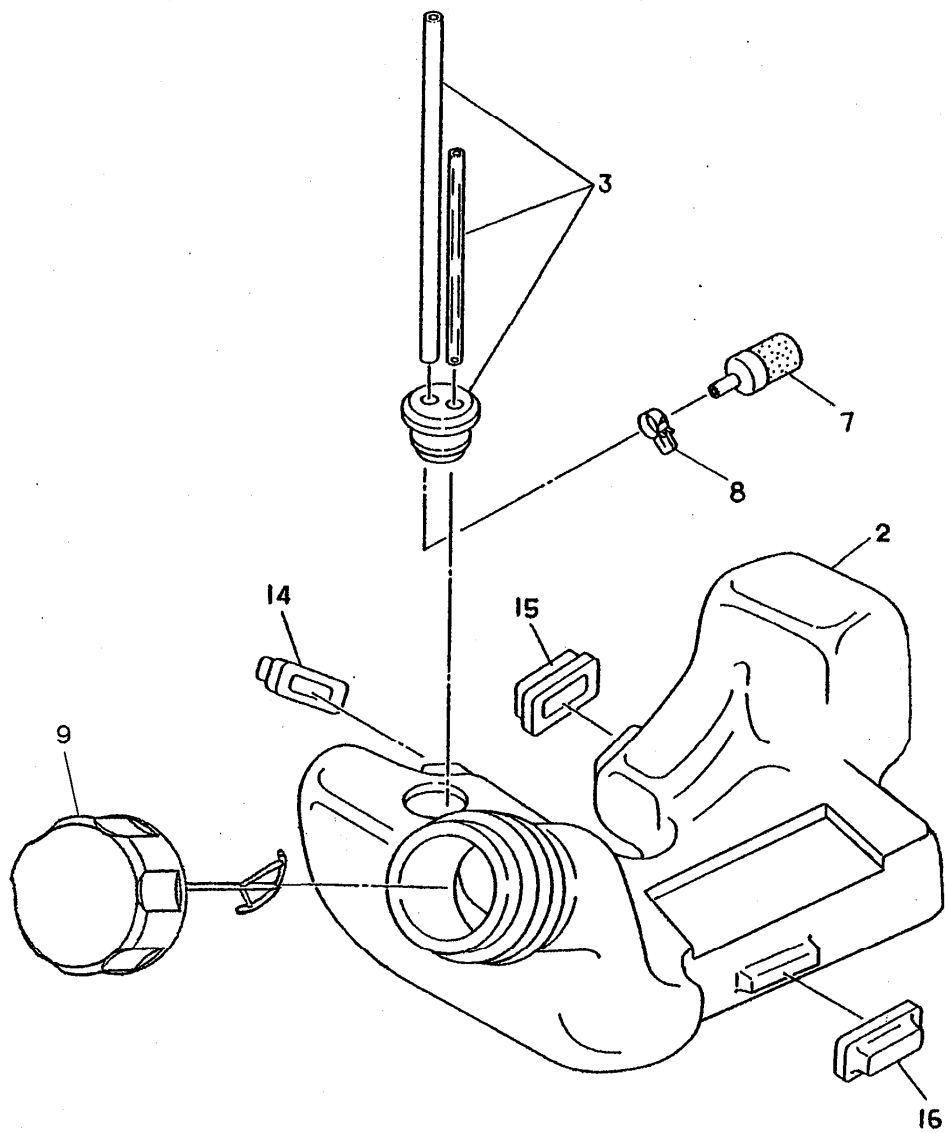

ELIT 3600/3500 PARTS LIST

TANK FUEL

WORMS entreprises