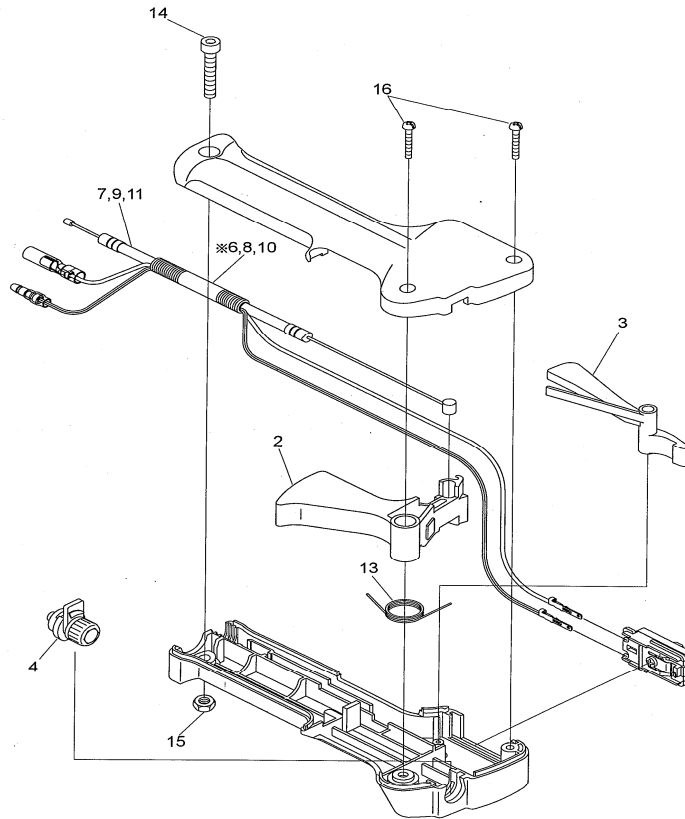

MACHINE BODY

ELIT 3600/3500 PARTS LIST

KEY NO.	PART NO.	DESCRIPTION	Q'TY			REMARKS
			BH3600	BH3500		
				AU	A	
46	6343004050	BOLT OIL	1	1		
48	6343004110	BALL BEARING	1	1		#629
49	0600129950	BALL BEARING	1	1		#6201 DDU
50	0600109940	BALL BEARING	2	2		#6000 ZZ
51	0043505100	SCREW ASSEMBLY	3	3		M5x10 SW
52	6343004160	SOCKET HEAD BOLT	1	1		M6x30 W SW
53	6343005000	SHAFT CUTTER SET	1	1		
54	0031432000	SNAPRING INNER	1	1		
55	0031510000	SNAPRING OUTER	1	1		
56	0031426000	SNAPRING INNER	1	1		
57	6343500200	CUP	1	1		
58	0043505120	SCREW ASSEMBLY	2	2		M5x12 SW
61	6344002000	HANDLE COMPL	1			
62	6345003001	CONTROL LEVER ASSY	1			
63	6274500901	HANDLE		1		
64	6274501200	HANDLE		1		
65	6414501400	GRIP		1		
66	6345002001	CONTROL LEVER ASSY		1		
67		HANDLE				
68		CONTROL LEVER ASSY				
69		GRIP				
70		SPRING				
71		SPACER				
*72	6344003000	HOLDER HANDLE ASSY		1		Incl.73,74
73	0119059840	SOCKET HEAD BOLT		4		M5x25 SW
74	0119069740	SOCKET HEAD BOLT		2		M6x30 SW
*76	6348001000	PROTECTOR ASSY	1	1		Incl.77 to 80
77	6348002000	PROTECTOR ASSY	1	1		
78	6258053001	PROTECTOR COMPL	1	1		
79	0043605400	SCREW ASSEMBLY	2	2		M5x40 W SW
80	0021805000	NUT	2	2		M5

CONTROL LEVER ASSY

ELIT 3600/3500 PARTS LIST

KEY NO.	PART NO.	DESCRIPTION	Q'TY		REMARKS
			BH3600	BH3500 AU A	
2	6215022030	LEVER	1	1	
3	6215023060	LEVER	1	1	
4	6215023050	ADJ COMPL	1	1	
*6	6345002010	WIRE SET		1	Incl.7
7	6345002020	WIRE COMPL		1	
*8	6345003030	WIRE SET	1		Incl.9
9	6345003040	WIRECOMPL	1		
*10		WIRE SET			Incl.11
11		WIRE COMPL			
13	6195006050	SPRING	1	1	
14	0119059980	SOCKET HEAD BOLT	1	1	M5x30
15	6215022040	NUT	1	1	M5
16	6195006060	TAPPING SCREW	2	2	M4X20