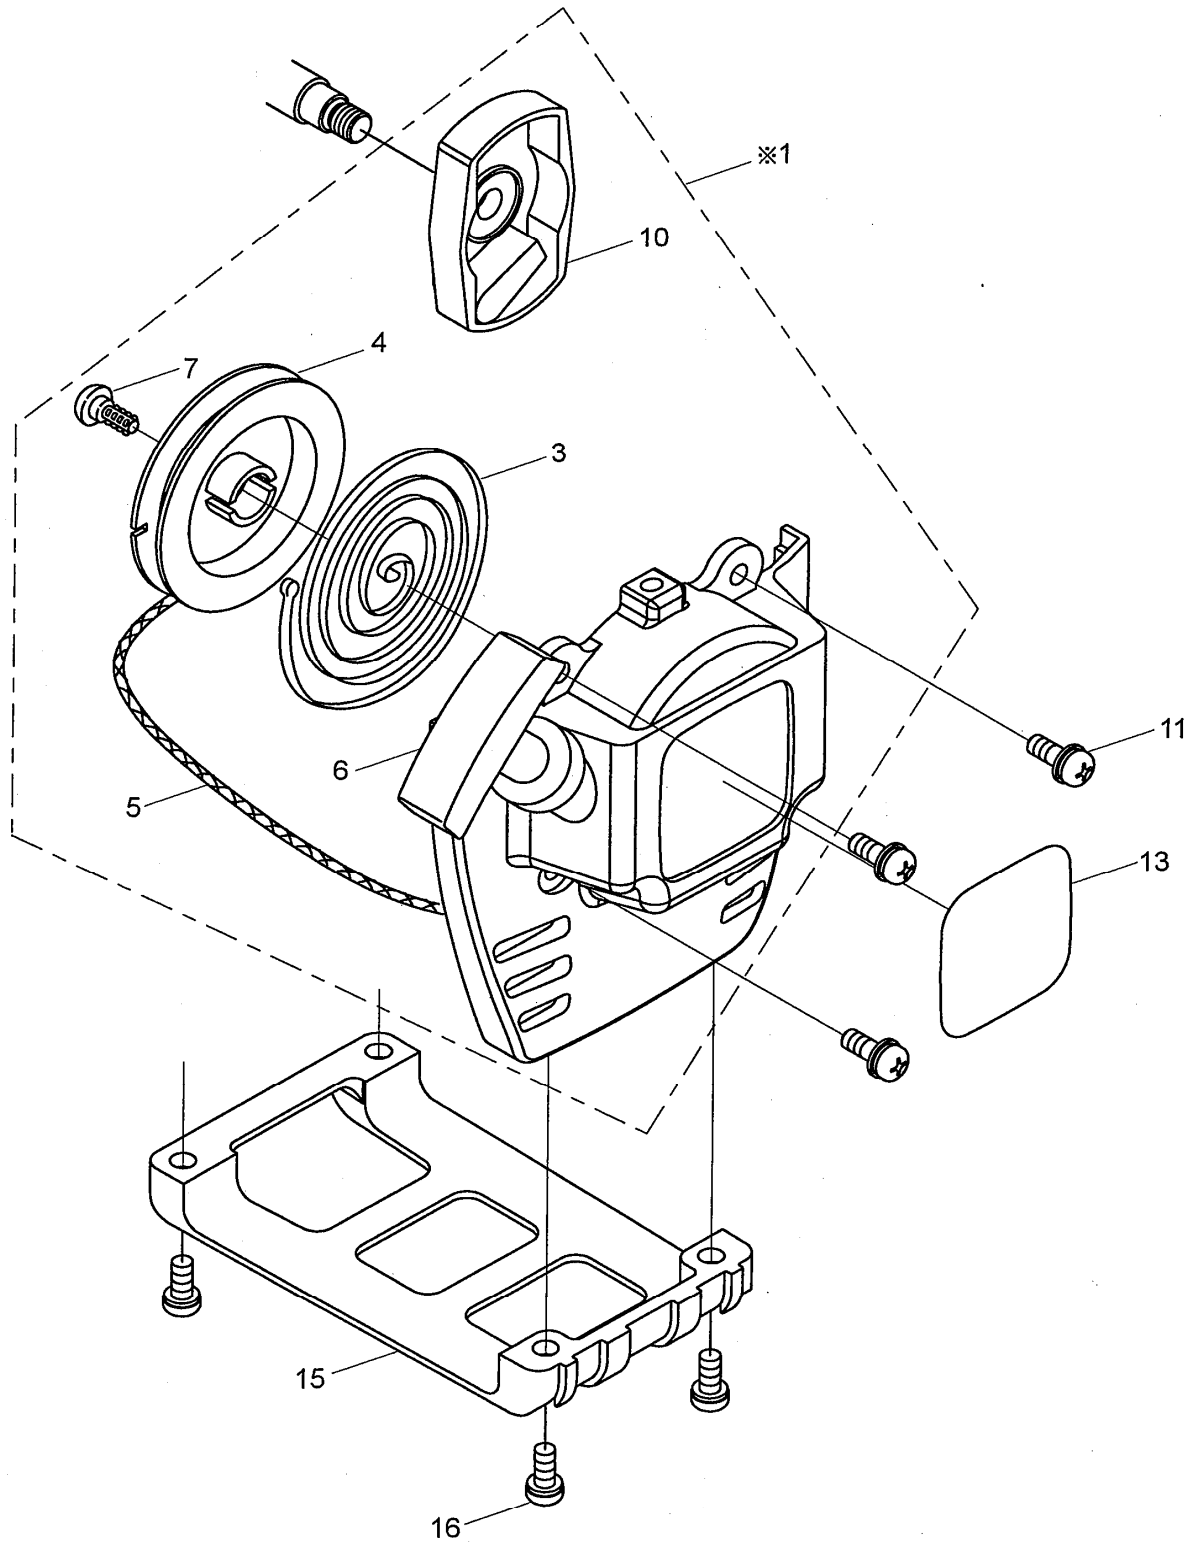

ELIT 3600/3500 PARTS LIST

STARTER ASSY

WORMS entreprises