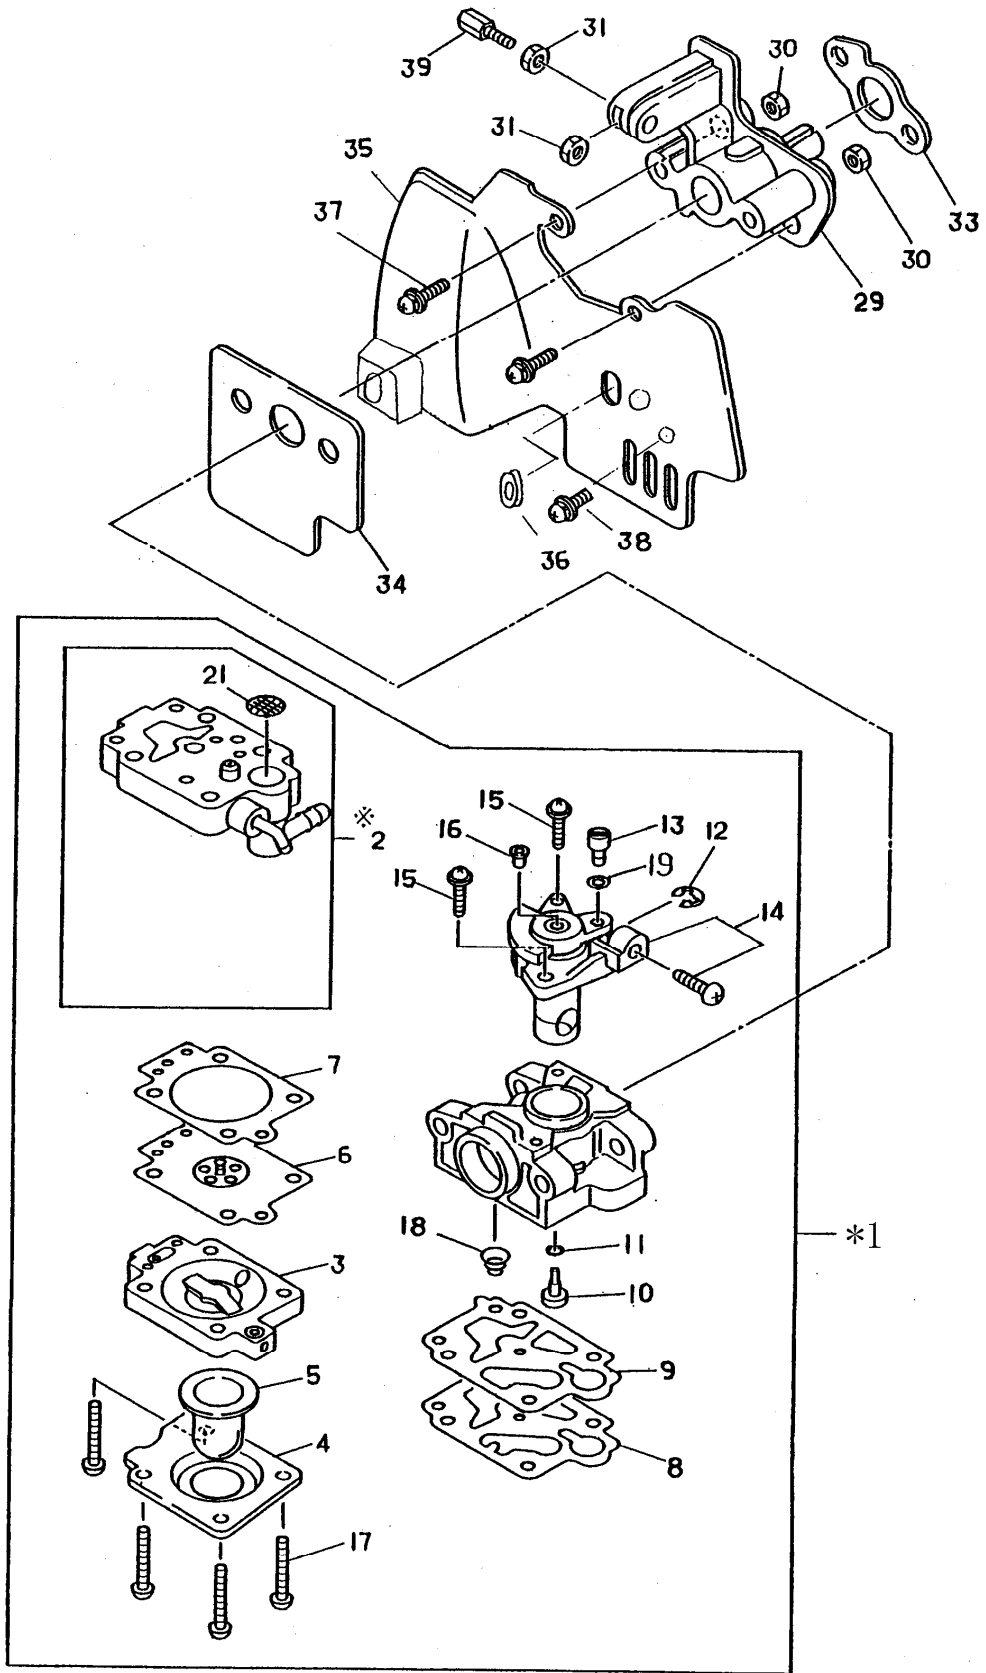

ELIT 3600/3500 PARTS LIST

CARBURETOR ASSY

WORMS entreprises

ELIT 3600/3500 PARTS LIST

KEY NO.	PART NO.	DESCRIPTION	Q'TY		REMARKS
			BH3600	BH3500	
*1	5936002000	CARBURETOR	1	1	INCL.2 to 19
*2	5926002060	BODY ASSEMBLY PUMP	1	1	INCL.21
3	5236046140	BODY ASSEMBLY AIR PURGE	1	1	
4	5236046050	COVER PRIMER PUMP	1	1	
5	5246001150	PUMP PRIMER	1	1	
6	5926008010	DIAPHRAGM ASSY METERING	1	1	
7	5236046040	GASKET METERING DIAPHRAGM	1	1	
8	5246001040	DIAPHRAGM PUMP	1	1	
9	5926002040	GASKET PUMP	1	1	
10	5936002010	JET	1	1	
11	5246001010	O RING	1	1	
12	5316005120	RING SPRING RETAINING	1	1	
13	5236018040	SWIVEL	1	1	
14	5936002020	VALVE ASSEMBLY THROTTLE	1	1	
15	5206008030	SCREW THROTTLE COLLAR	2	2	
16	5206008110	PLUG	1	1	
17	5236046010	SCREW PUMP COVER	4	4	
18	5926002020	SPRING PUMP	1	1	
19	5426005030	WASHER	1	1	
21	5016004010	SCREEN INLET	1	1	
29	5923005001	INSULATOR COMPL	1	1	INCL.30,31(2pcs)
30	0170059980	NUT	2	2	M5
31	0022706000	NUT	2	2	M6
33	5923501801	GASKET INSULATOR	1	1	
34	5923501900	GASKET CARBURETOR	1	1	
35	5933500600	INSULATOR CARBURETOR	1	1	
36	5257500300	GROMMET	1	1	
37	0043605180	SCREW ASSEMBLY	2	2	M5x18 W SW
38	0043605100	SCREW ASSEMBLY	1	1	M5x10 W SW
39	0149069960	SCREW CABLE ADJ	1	1	

AIR CLEANER ASSY