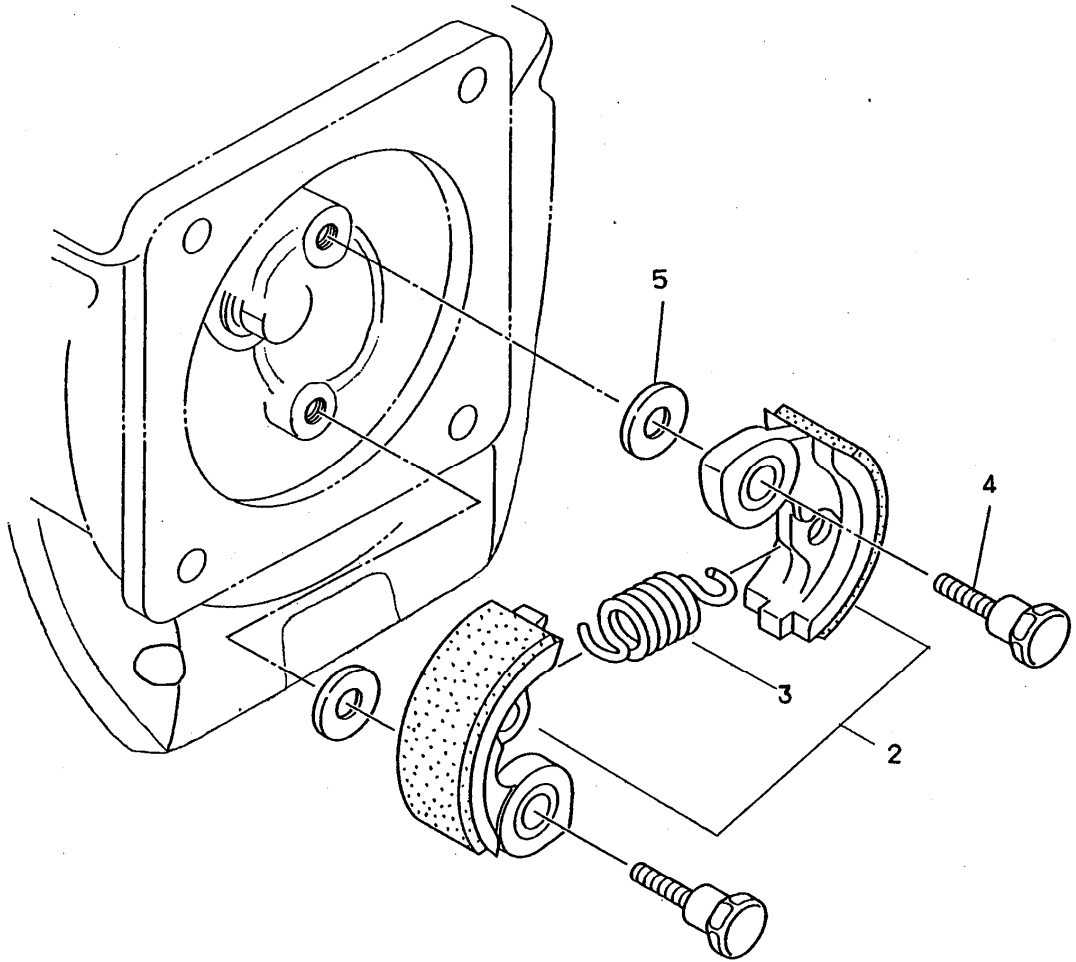

ELIT 3600/3500 PARTS LIST

CLUTCH

WORMS entreprises