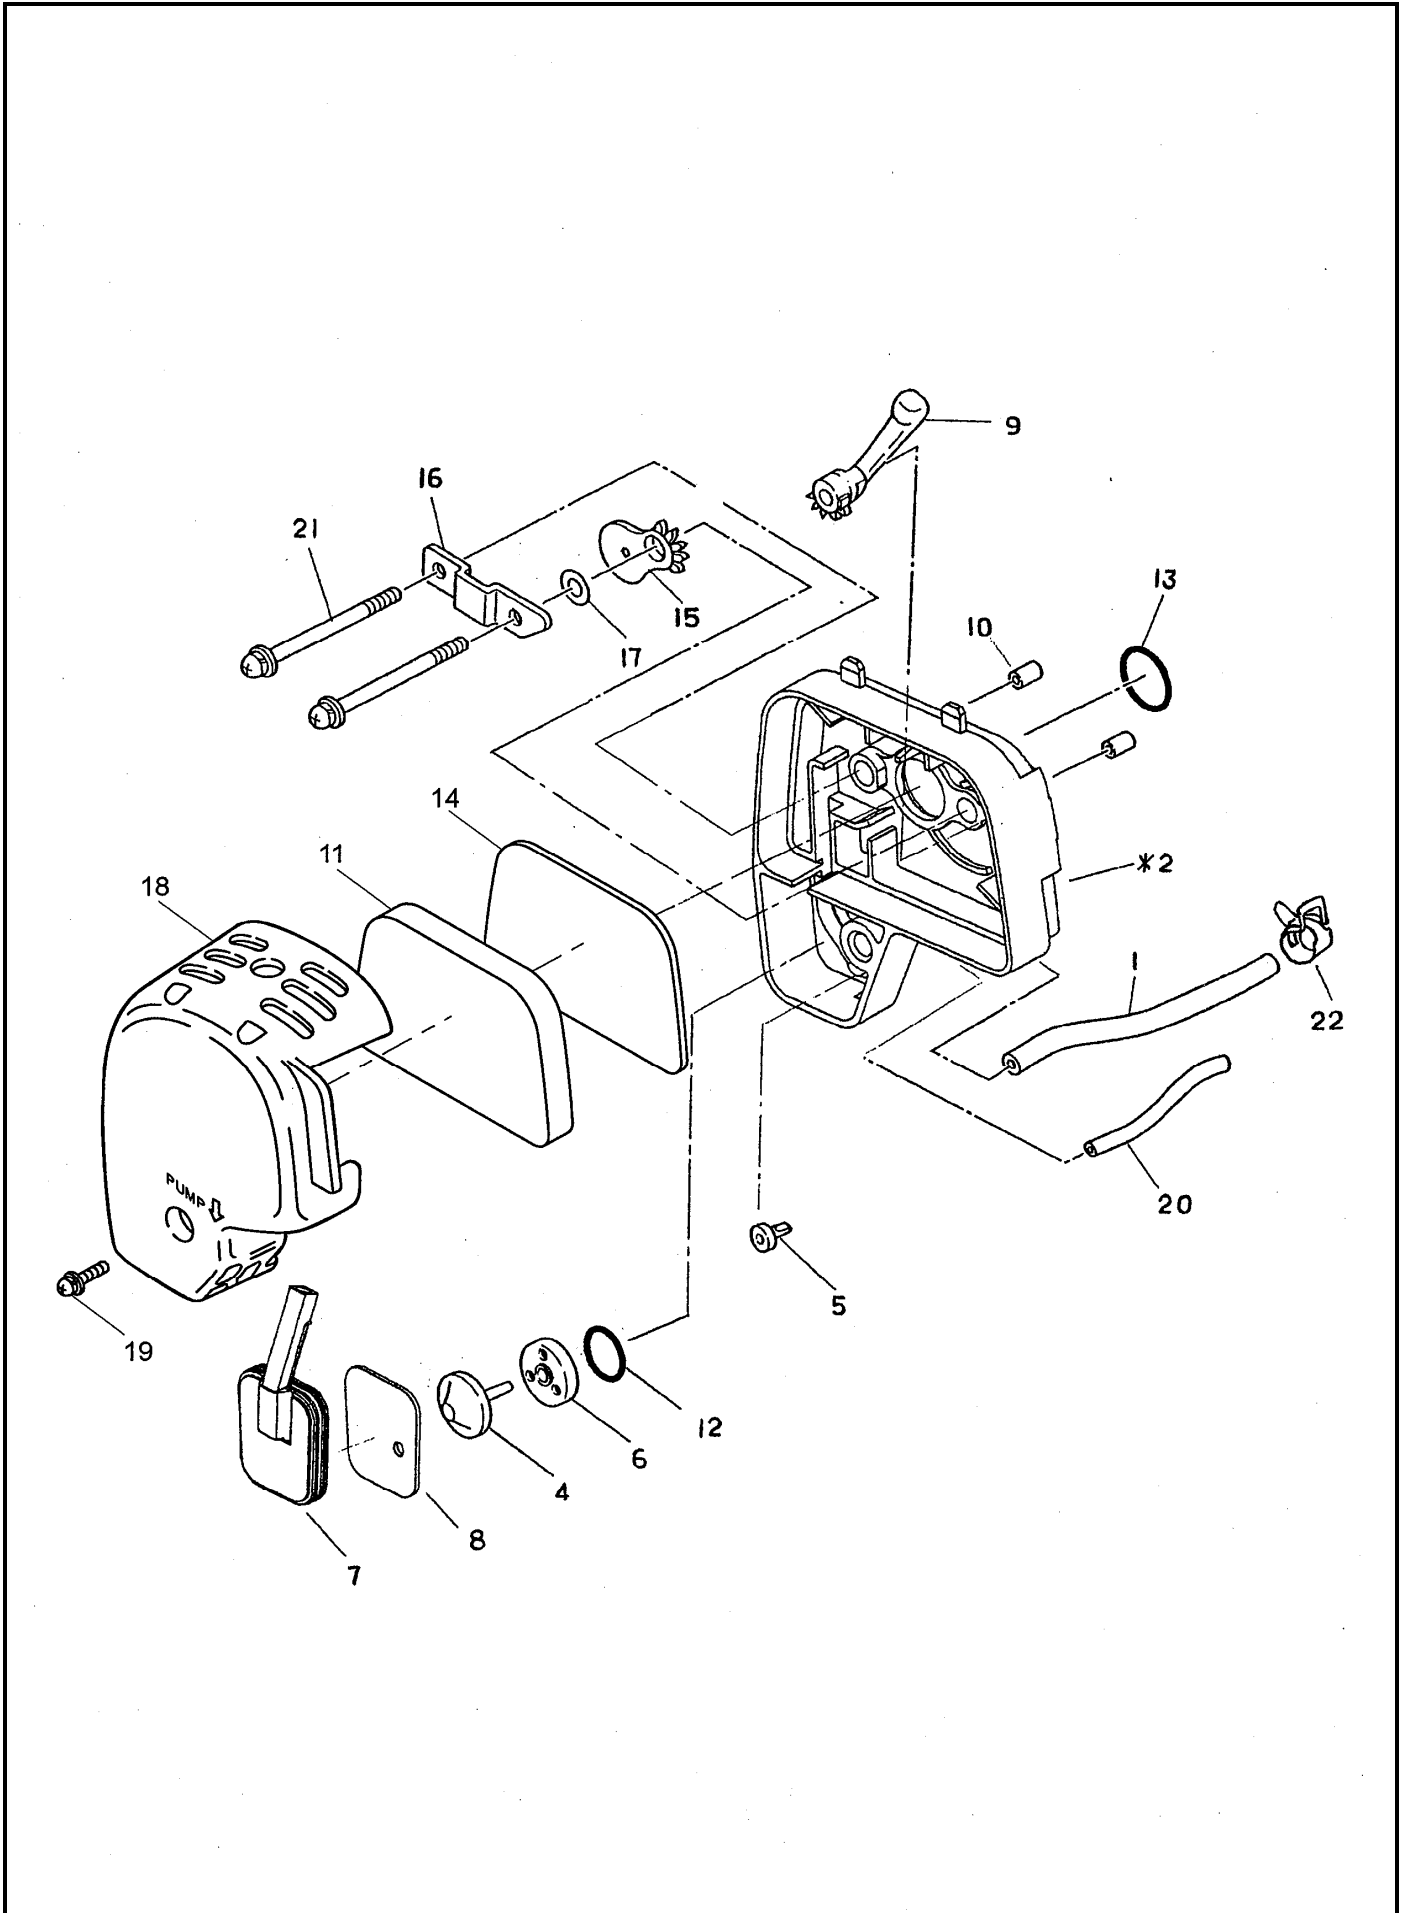

ELIT 3600/3500 PARTS LIST

AIR CLEANER ASSY

ELIT 3600/3500 PARTS LIST

KEY NO.	PART NO.	DESCRIPTION	Q'TY		REMARKS
			BH3600	BH3500	
1	5931500900	PIPE BREATHER	1	1	
*2	5933001000	PLATE CLEANER ASSY	1	1	INCL.3 to 10,12,13
4	5316500701	CHECK VALVE	1	1	
5	5923502400	CHECK VALVE (1)	1	1	
6	5923502500	PLATE CHECK VALVE	1	1	
7	5933501600	PLATE SEPALATOR	1	1	
8	5923503500	GASKET SEPALATOR	1	1	
9	5923502200-1	LEVER CHOKE	1	1	
10	0230059880	SPACER	2	2	
11	5933501200-1	ELEMENT AIR CLEANER	1	1	
12	0240139970	O RING	1	1	
13	0240159990	O RING	1	1	
14	5933500900	ELEMENT AIR CLEANER	1	1	
15	5923502301	PLATE CHOKE	1	1	
16	5923502600	PLATE	1	1	
17	0213069990	GASKET	1	1	
18	5933500800	COVER AIR CLEANER	1	1	
19	0140059480	SCREW ASSY	1	1	M5x14 W SW
20	5923503001	PIPE	1	1	
21	5923503100	SCREW	2	2	M5x68 W SW
22	0561080010	HOSE CLAMP	1	1	

MUFFLER EXHAUST