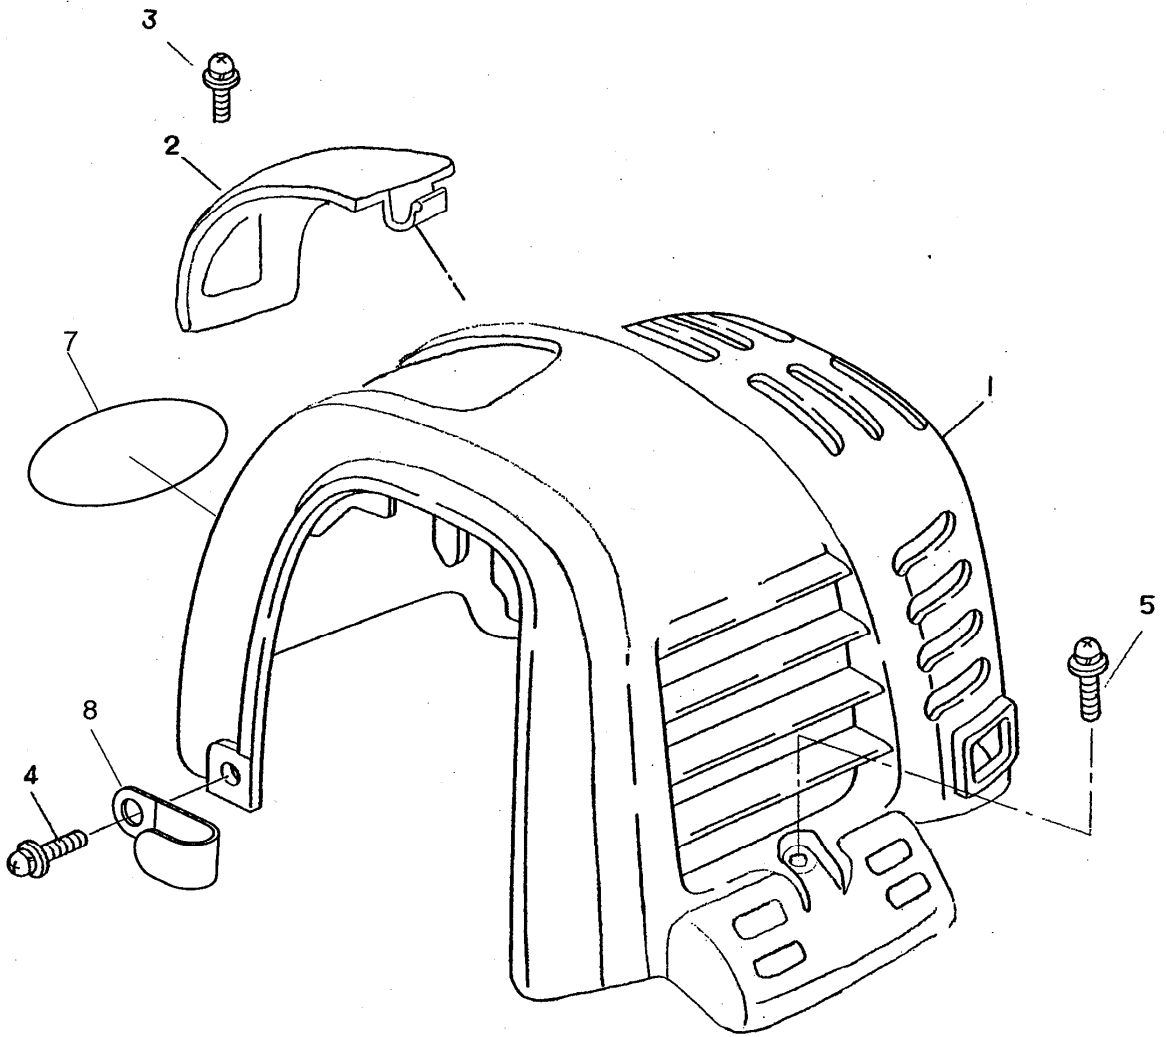

ELIT 3600/3500 PARTS LIST

COVER CYLINDER

WORMS entreprises