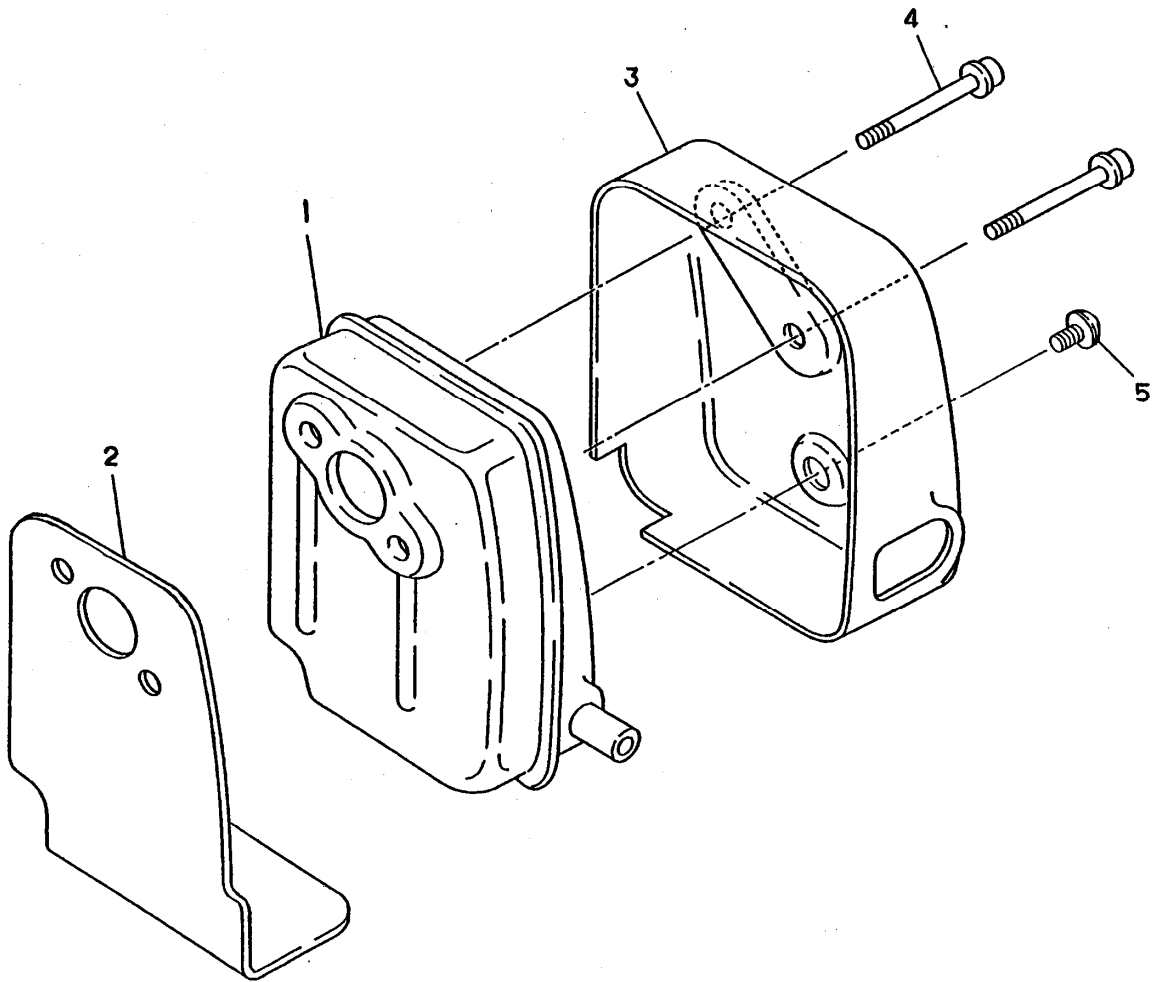

ELIT 3600/3500 PARTS LIST

KEY NO.	PART NO.	DESCRIPTION	Q'TY		REMARKS
			BH3600	BH3500	
1	5931500900	PIPE BREATHER	1	1	
*2	5933001000	PLATE CLEANER ASSY	1	1	INCL.3 to 10,12,13
4	5316500701	CHECK VALVE	1	1	
5	5923502400	CHECK VALVE (1)	1	1	
6	5923502500	PLATE CHECK VALVE	1	1	
7	5933501600	PLATE SEPALATOR	1	1	
8	5923503500	GASKET SEPALATOR	1	1	
9	5923502200-1	LEVER CHOKE	1	1	
10	0230059880	SPACER	2	2	
11	5933501200-1	ELEMENT AIR CLEANER	1	1	
12	0240139970	O RING	1	1	
13	0240159990	O RING	1	1	
14	5933500900	ELEMENT AIR CLEANER	1	1	
15	5923502301	PLATE CHOKE	1	1	
16	5923502600	PLATE	1	1	
17	0213069990	GASKET	1	1	
18	5933500800	COVER AIR CLEANER	1	1	
19	0140059480	SCREW ASSY	1	1	M5x14 W SW
20	5923503001	PIPE	1	1	
21	5923503100	SCREW	2	2	M5x68 W SW
22	0561080010	HOSE CLAMP	1	1	

MUFFLER EXHAUST

ELIT 3600/3500 PARTS LIST

MUFFLER EXHAUST