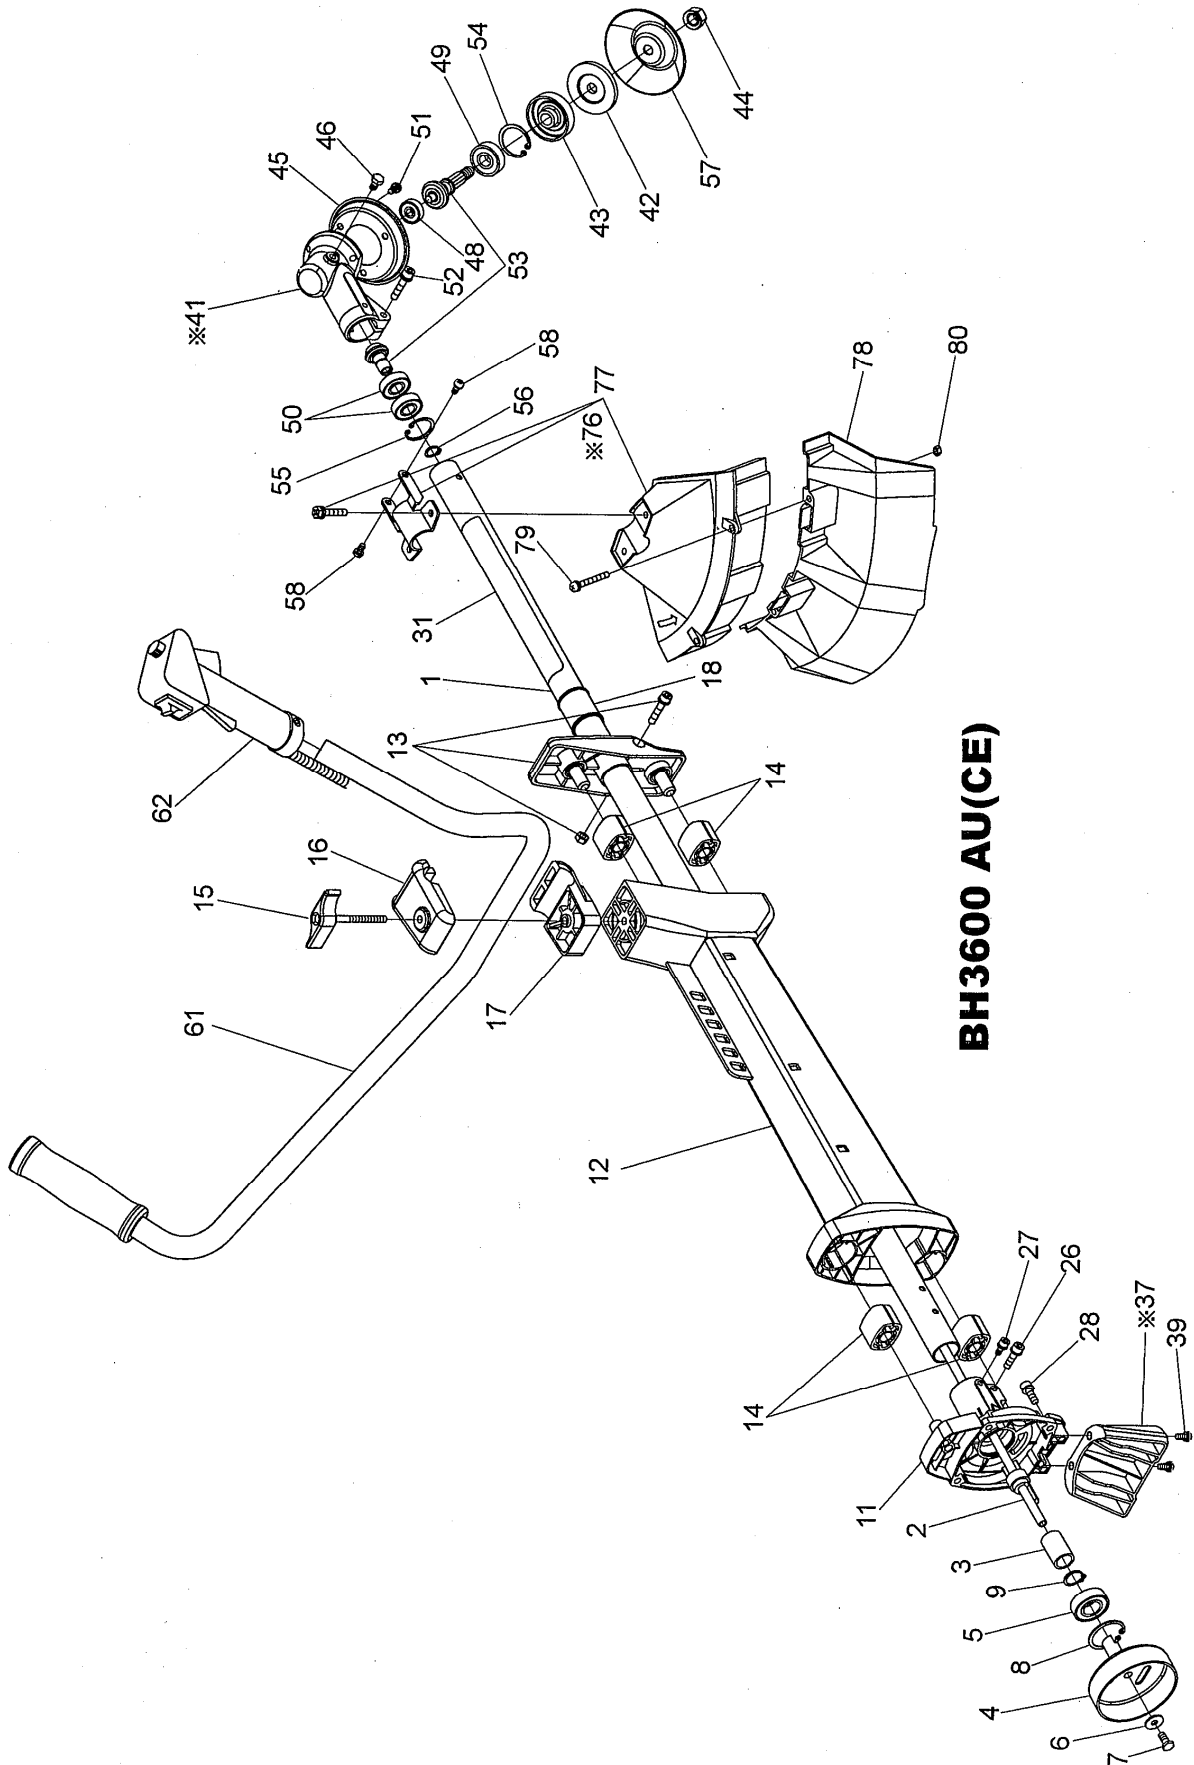

PARTS CATALOG

Model

ELIT 3600

(BH3600AU CE SPEC.)

ELIT 3500

(BH3500AU CE SPEC.)

WORMS

MACHINE BODY,

MACHINE BODY

ELIT3600

ELIT 3600/3500 PARTS LIST

BH3600 AU(CE)

MACHINE BODY

ELIT 3500

ELIT 3600/3500 PARTS LIST

MACHINE BODY

MACHINE BODY

ELIT 3600/3500 PARTS LIST

KEY NO.	PART NO.	DESCRIPTION	Q'TY			REMARKS
			BH3600	BH3500		
				AU	A	
46	6343004050	BOLT OIL	1	1		
48	6343004110	BALL BEARING	1	1		#629
49	0600129950	BALL BEARING	1	1		#6201 DDU
50	0600109940	BALL BEARING	2	2		#6000 ZZ
51	0043505100	SCREW ASSEMBLY	3	3		M5x10 SW
52	6343004160	SOCKET HEAD BOLT	1	1		M6x30 W SW
53	6343005000	SHAFT CUTTER SET	1	1		
54	0031432000	SNAPRING INNER	1	1		
55	0031510000	SNAPRING OUTER	1	1		
56	0031426000	SNAPRING INNER	1	1		
57	6343500200	CUP	1	1		
58	0043505120	SCREW ASSEMBLY	2	2		M5x12 SW
61	6344002000	HANDLE COMPL	1			
62	6345003001	CONTROL LEVER ASSY	1			
63	6274500901	HANDLE		1		
64	6274501200	HANDLE		1		
65	6414501400	GRIP		1		
66	6345002001	CONTROL LEVER ASSY		1		
67		HANDLE				
68		CONTROL LEVER ASSY				
69		GRIP				
70		SPRING				
71		SPACER				
*72	6344003000	HOLDER HANDLE ASSY		1		Incl.73,74
73	0119059840	SOCKET HEAD BOLT		4		M5x25 SW
74	0119069740	SOCKET HEAD BOLT		2		M6x30 SW
*76	6348001000	PROTECTOR ASSY	1	1		Incl.77 to 80
77	6348002000	PROTECTOR ASSY	1	1		
78	6258053001	PROTECTOR COMPL	1	1		
79	0043605400	SCREW ASSEMBLY	2	2		M5x40 W SW
80	0021805000	NUT	2	2		M5

CONTROL LEVER ASSY

ELIT 3600/3500 PARTS LIST

KEY NO.	PART NO.	DESCRIPTION	Q'TY		REMARKS
			BH3600	BH3500 AU A	
2	6215022030	LEVER	1	1	
3	6215023060	LEVER	1	1	
4	6215023050	ADJ COMPL	1	1	
*6	6345002010	WIRE SET		1	Incl.7
7	6345002020	WIRE COMPL		1	
*8	6345003030	WIRE SET	1		Incl.9
9	6345003040	WIRECOMPL	1		
*10		WIRE SET			Incl.11
11		WIRE COMPL			
13	6195006050	SPRING	1	1	
14	0119059980	SOCKET HEAD BOLT	1	1	M5x30
15	6215022040	NUT	1	1	M5
16	6195006060	TAPPING SCREW	2	2	M4X20