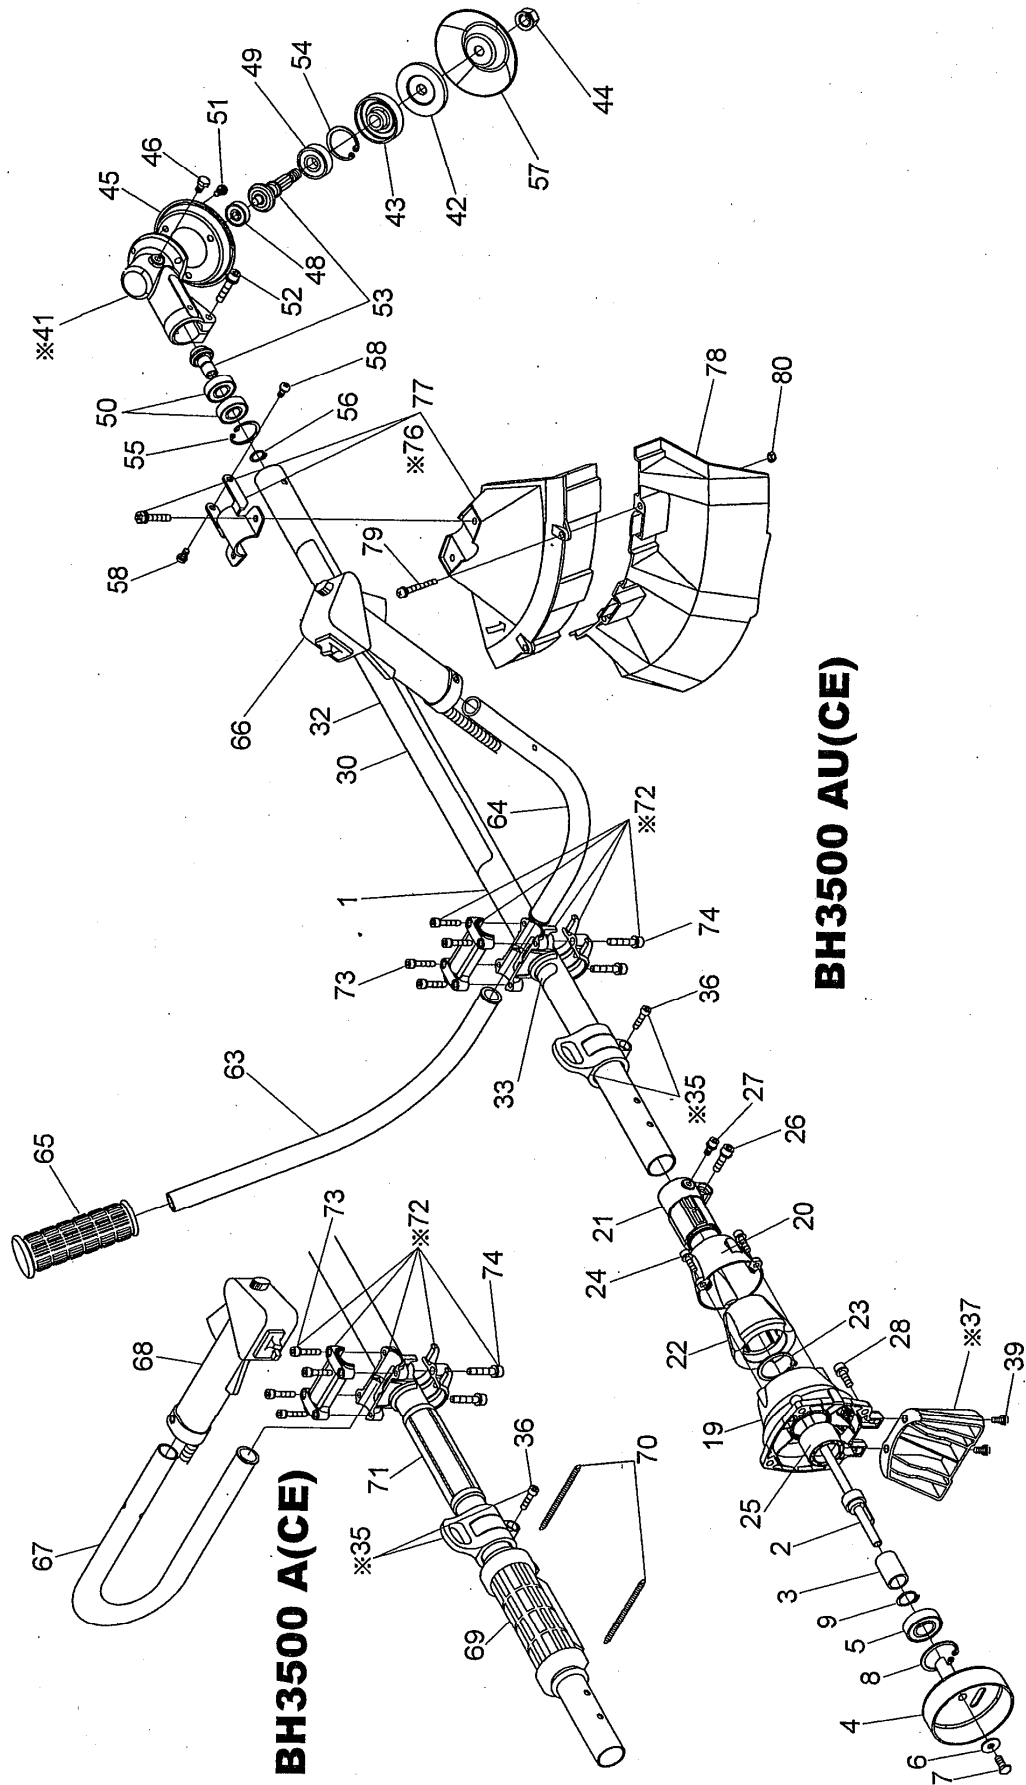

MACHINE BODY

ELIT3600

ELIT 3600/3500 PARTS LIST

BH3600 AU(CE)

MACHINE BODY

ELIT 3500

ELIT 3600/3500 PARTS LIST

MACHINE BODY

MACHINE BODY

ELIT 3600/3500 PARTS LIST

KEY NO.	PART NO.	DESCRIPTION	Q'TY			REMARKS
			BH3600	BH3500		
				AU	A	
46	6343004050	BOLT OIL	1	1		
48	6343004110	BALL BEARING	1	1		#629
49	0600129950	BALL BEARING	1	1		#6201 DDU
50	0600109940	BALL BEARING	2	2		#6000 ZZ
51	0043505100	SCREW ASSEMBLY	3	3		M5x10 SW
52	6343004160	SOCKET HEAD BOLT	1	1		M6x30 W SW
53	6343005000	SHAFT CUTTER SET	1	1		
54	0031432000	SNAPRING INNER	1	1		
55	0031510000	SNAPRING OUTER	1	1		
56	0031426000	SNAPRING INNER	1	1		
57	6343500200	CUP	1	1		
58	0043505120	SCREW ASSEMBLY	2	2		M5x12 SW
61	6344002000	HANDLE COMPL	1			
62	6345003001	CONTROL LEVER ASSY	1			
63	6274500901	HANDLE		1		
64	6274501200	HANDLE		1		
65	6414501400	GRIP		1		
66	6345002001	CONTROL LEVER ASSY		1		
67		HANDLE				
68		CONTROL LEVER ASSY				
69		GRIP				
70		SPRING				
71		SPACER				
*72	6344003000	HOLDER HANDLE ASSY		1		Incl.73,74
73	0119059840	SOCKET HEAD BOLT		4		M5x25 SW
74	0119069740	SOCKET HEAD BOLT		2		M6x30 SW
*76	6348001000	PROTECTOR ASSY	1	1		Incl.77 to 80
77	6348002000	PROTECTOR ASSY	1	1		
78	6258053001	PROTECTOR COMPL	1	1		
79	0043605400	SCREW ASSEMBLY	2	2		M5x40 W SW
80	0021805000	NUT	2	2		M5

CONTROL LEVER ASSY

ELIT 3600/3500 PARTS LIST

KEY NO.	PART NO.	DESCRIPTION	Q'TY		REMARKS
			BH3600	BH3500 AU A	
2	6215022030	LEVER	1	1	
3	6215023060	LEVER	1	1	
4	6215023050	ADJ COMPL	1	1	
*6	6345002010	WIRE SET		1	Incl.7
7	6345002020	WIRE COMPL		1	
*8	6345003030	WIRE SET	1		Incl.9
9	6345003040	WIRECOMPL	1		
*10		WIRE SET			Incl.11
11		WIRE COMPL			
13	6195006050	SPRING	1	1	
14	0119059980	SOCKET HEAD BOLT	1	1	M5x30
15	6215022040	NUT	1	1	M5
16	6195006060	TAPPING SCREW	2	2	M4X20